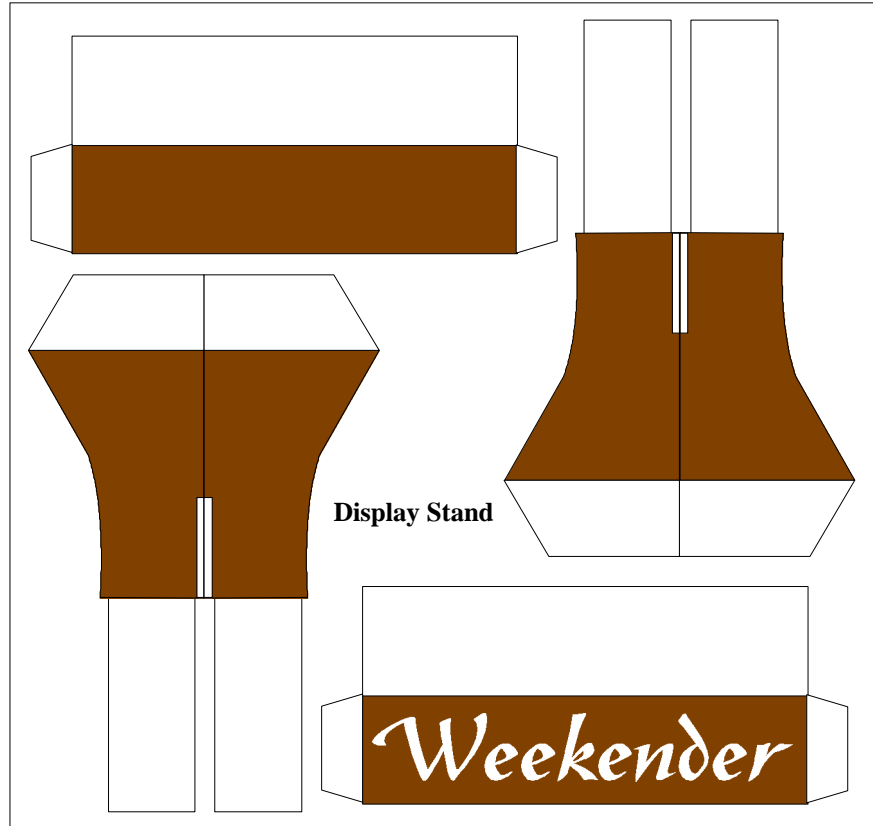

Mast

Gaff

Boom

Cockpit Coaming

Display Stand

Weekender

Cabin Roof

Trail boards

Cockpit Seats & floor

Bow sprit

Club Foot

Cabin Sides

Clip Art Man